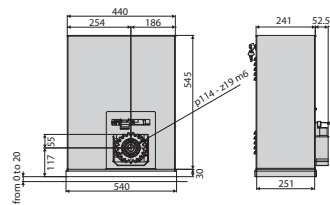

# OBERON

Operator for sliding gates up to 2000kg

	OBERON
Max Leaf	2000 kg
Control unit	Sirio C BA
Power supply	230v inverted up to 400v
Gate opening speed	opening 39 m/min max (adjustable)
Gate closing speed	closing 25 m/min max (adjustable)
Impact reaction	electromechanical brake and clutch
Environmental conditions	from -10 °c to 50 °c
Protection rating	IP24
Frequency of use	very intensive