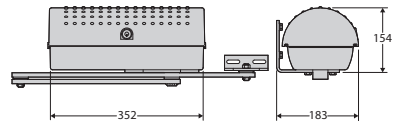

## Electromechanical 230v operators with articulated arm

		IGEA
Control unit		RIGEL 6
Power supply		230 V
Power input		230 V
Maximum angle		125 °
Cycle time		15 sec
Type of limit switch		electromechanical
Locking		mechanical
Release		knob operated with personal key
Frequency of use		intensive
Environmental conditions		from -15 °C to 60 °C
Protection rating		IP44
Operator weight		16 kg
Impact reaction		electric clutch
Operator type		electromechanical swing operators with articulated arm