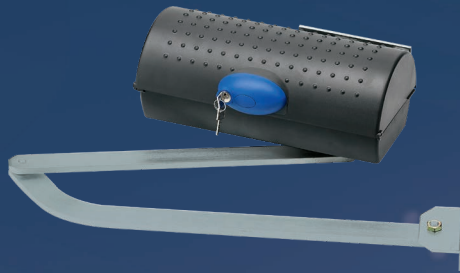

## Electromechanical 230v operators with articulated arm

		IGEA
Control unit		RIGEL 6
Power supply		230 V
Power input		230 V
Maximum angle		125 °
Cycle time		15 sec
Type of limit switch		electromechanical
Locking		mechanical
Release		knob operated with personal key
Frequency of use		intensive
Environmental conditions		from -15 °C to 60 °C
Protection rating		IP44
Operator weight		16 kg
Impact reaction		electric clutch
Operator type		electromechanical swing operators with articulated arm